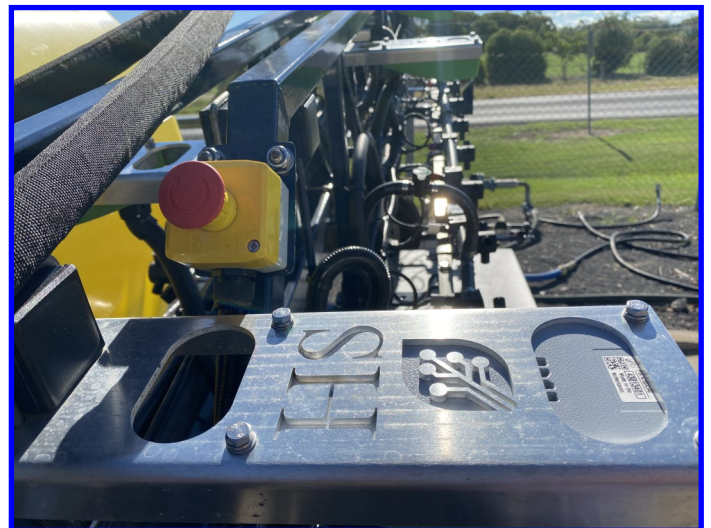

# HAYES AUTOMATED SPRAYER RANGE

AUSTRALIAN BUILT FOR TOUGH AUSTRALIAN CONDITIONS

Hayes Spraying offers a range of purpose built 3pl & trailed fully automated boomsprays.

Currently supplying 12m and 18m Weedit units, and propose to do a 24m in the future, that are coupled to SwarmFarm robots.

Hayes Spraying also has a prototype 36m PLC controlled unit operating in the field for the last 12 months, and is ready for automated tractors.

Hayes Automated Weedit sprayer range is not only reducing chemicals entering the soil and saving the end user money, but also addresses the labour shortage issue that is prevalent in todays workplace.